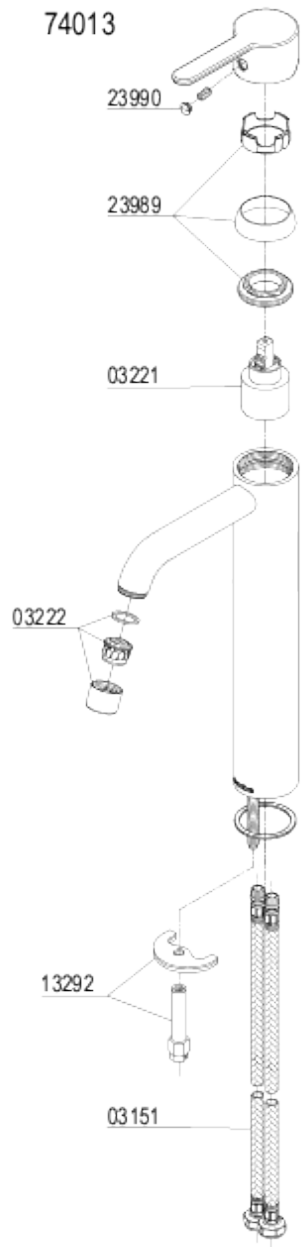

damixa

SILHOUET

This website use cookies [Read more](#)
Basin Mixer - Large

Article no.:
Finish:
Series:
EAN no.:

740137700
Polished Brass PVD
Silhouet
5708516824510

Slim. Scandinavian. Attractive.

With its pure, inviting design Silhouet fits beautifully in the kitchens and bathrooms of today as well as tomorrow bathroom sink, Silhouet is available in three different heights to ensure you can also use it with a tall, tabletop or vessel sink. The stylish Silhouet shower system features a showerhead that due to its ultra slim design appears to hover for an even more sophisticated look. Silhouet is the essence of timeless Scandinavian design and outstanding Damixa quality.

[TECHNICAL INFORMATION & DOWNLOADS](#)

[SPARE PARTS](#)

[CONTACT](#)

Standard features

Ceramic cartridge

Water consumption max.6 l/min

Approvals

Drawings & documents

- ↓ [Download](#) Spare part drawing
- ↓ [Download](#) Dimension drawing
- ↓ [Download](#) Cleaning guide
- ↓ [Download](#) Product picture
- ↓ [Download](#) 3D files

FM Mattsson Mora Group Denmark

Østbirkvej 2, 5240 Odense NØ, Denmark
Abildager 26 A, 2605 Brøndby, Denmark
+45 88 33 00 34